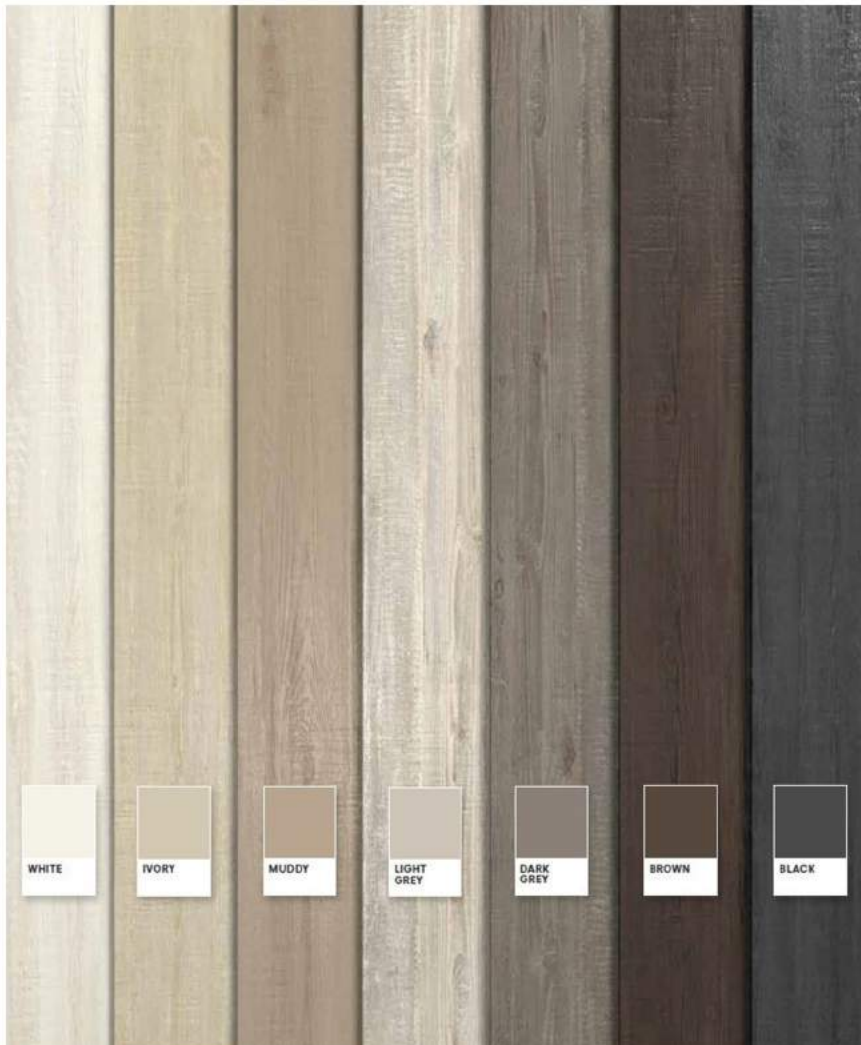

Duet

Duet

Available Sizes:

Deck 12x24

Deck 3x12 Bullnose

Deck 2x2 Mosaic

Available Colors:

- Black
- Brown
- Dark Grey
- Light Grey
- Muddy
- Ivory
- White

GRES A IMPASTO COLORATO - FULL BODY COLOUR - EN14411 ANNEX G BIA USG

Duet

Available Sizes:

Suite 12x48

Available Colors:

- Black
- Brown
- Dark Grey
- Light Grey
- Muddy
- Ivory
- White

GRES A IMPASTO COLORATO - FULL BODY COLOUR - EN14411 ANNEX G BIA LUCE