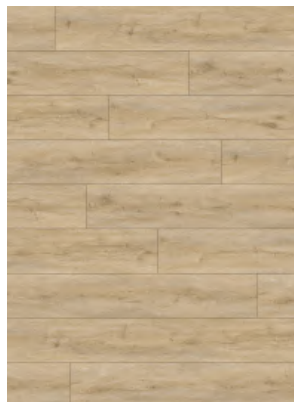

# Comfort - Luxury Vinyl Plank

Available Items - 7"x48" Size

Crater Lake

Grand Canyon

Grand Teton

Monument Valley

Sequoia

Smoky Mountain

White Forest

Zion

All items with 20 Mil  
Wear Layer

4 mm Core  
+1.5 mm EVA Pad  
Overall Thickness: 5.5 mm

Matching Moldings Available:  
Stairnose  
T-Molding  
Reducer  
End Cap